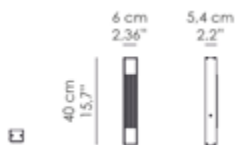

110V-led 2700-3000°K

Lampadina non inclusa.

Sconce. Structure in brass, Antique Bronze finish (OBA). Led light included.

Recessed sconce, upon request.

Notes:

220V - led 2700-3000°K 4w

110V-led 2700-3000°K

L-32-A

Misure | Size
6x5.4x H 40cm
(2.36'x2.2'x H 15.7'')

FINITURE STANDARD | STANDARD FINISHES

OBA

| *Bronzo Antico (su Ottone)*

Antique Bronze (on Brass)