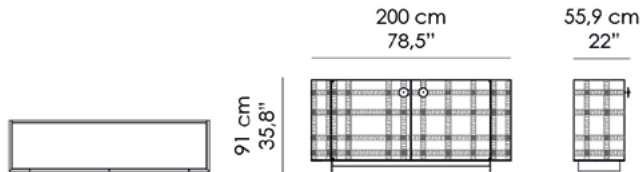

## D-43-A

**Misure | Size**  
200x55.9x H 91 cm  
(78.5''x22''x H 35.8'')