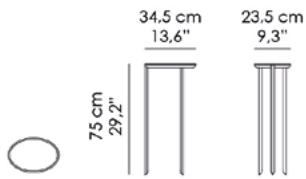

# BATISTA Pedestal

---

BATISTA Pedestal \_ Piedistallo H.75cm e H.90cm. Struttura in fusione di ottone, finitura Patina Nera applicata a mano e dettaglio sul profilo del top in ottone lucido. | Pedestal H.75 and H.90cm. Structure in cast brass, with Black Patina finish applied by hand and top edge detail in polished brass.

BATISTA Pedestal \_ Dettaglio top in ottone lucido. | Top edge detail in polished brass.

BATISTA Pedestal \_ Piedistallo H.75cm e H.90cm. | Pedestal H.75 and H.90cm.

BATISTA Pedestal \_ Dettaglio piedini in fusione di ottone, finitura Patina Nera applicata a mano. | Feet detail in cast brass, with Black Patina finish applied by hand

## AC-26-A

**Misure | Size**  
34.5x23.5cm  
H.75cm  
( 13.6''x9.3'' H 29.2'' )

## AC-26-B

**Misure | Size**  
34.5x23.5cm  
H.90cm  
( 13.6''x9.3'' H 35.5'' )