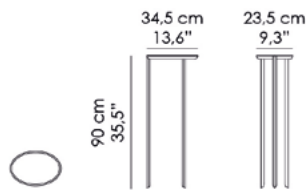

# BATISTA Pedestal

---

BATISTA Pedestal \_ Piedistallo H.75cm e H.90cm. Struttura in fusione di ottone, finitura Patina Nera applicata a mano e dettaglio sul profilo del top in ottone lucido. | Pedestal H.75 and H.90cm. Structure in cast brass, with Black Patina finish applied by hand and top edge detail in polished brass.

BATISTA Pedestal \_ Dettaglio top in ottone lucido. | Top edge detail in polished brass.

BATISTA Pedestal \_ Piedistallo H.75cm e H.90cm. | Pedestal H.75 and H.90cm.

BATISTA Pedestal \_ Dettaglio piedini in fusione di ottone, finitura Patina Nera applicata a mano. | Feet detail in cast brass, with Black Patina finish applied by hand

## AC-26-A

**Misure | Size**  
34.5x23.5cm  
H.75cm  
( 13.6''x9.3'' H 29.2'' )

## AC-26-B

**Misure | Size**  
34.5x23.5cm  
H.90cm  
( 13.6''x9.3'' H 35.5'' )