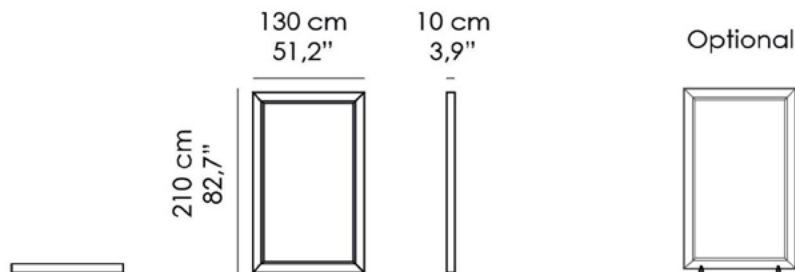

## M-17-A

**Misure | Size**  
130x10x H 210cm  
(51.2''x3.9''x H 82.7'')