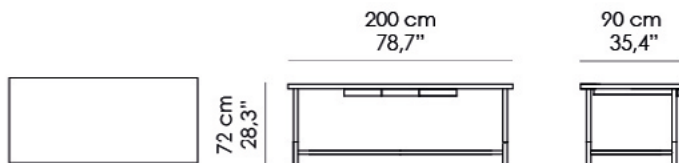

Flip-up Grommet in Brass, Antique Bronze (OBA) with engraved Bellavista logo.

Desk pad in metal sheet padded in saddle-leather Caffè color.

Desk return top in marble.

CO-11-A

Misure | Size
200x90x H 72cm
(78.7''x35.4''x H 28.3'')