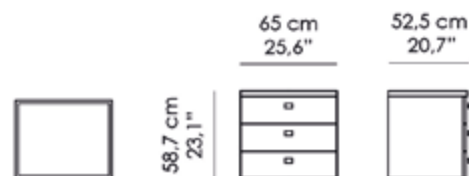

## NT-11-A

**Misure | Size**  
280x63 H 240cm  
(110.2''x24.8''x H 94.5'')

## NT-11-A1

**Misure | Size**  
134.2x52.5x H 3 cm  
(52.8''x20.7''x 1.2'')

## NT-11-A2

**Misure | Size**  
134.2 cm  
(52.8'')

## NT-11-DR

**Misure | Size**  
65x52.5x H 58.7cm  
(25.6''x20.7''x H 23.1'')