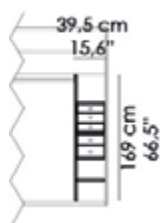

## NT-11-A1

**Misure | Size**  
134.2x52.5x H 3 cm  
(52.8''x20.7''x 1.2'')

## NT-11-A2

**Misure | Size**  
134.2 cm  
(52.8'')

## NT-11-DR

**Misure | Size**  
65x52.5x H 58.7cm  
(25.6''x20.7''x H 23.1'')

## NT-11-DR-SH

**Misure | Size**  
39.5x H 169cm  
(15.6''x H 66.5'')