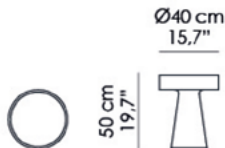

L-16-A

Misure | Size
 Ø 40 H 50cm
 (Ø 15.7'x H 19.7')

BASE | BASE

LNC | Larice Carbone
 Carbone Larch

FRTC | Frassino termocotto
 Thermo - Treated ashwood

TOP | TOP NUANCES

PERLA

STONE

Misure | Size
 90x45 H 37cm
 (35.4'x17.7' H 14.6')

BASE | BASE NUANCES

PERLA

STONE

TERRA

CORALLO

OCEANO

OLIVA