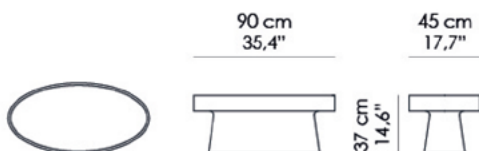

Misure | Size
 90x45 H 37cm
 (35.4'x17.7' H 14.6')

BASE | BASE NUANCES

PERLA

STONE

TERRA

CORALLO

OCEANO

OLIVA