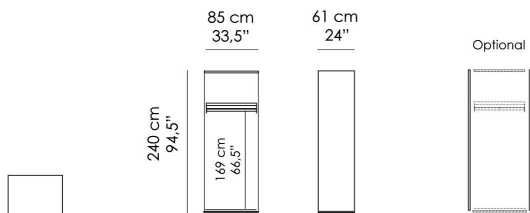

Misure standard | *Standard sizes*

NT-09PJ-A