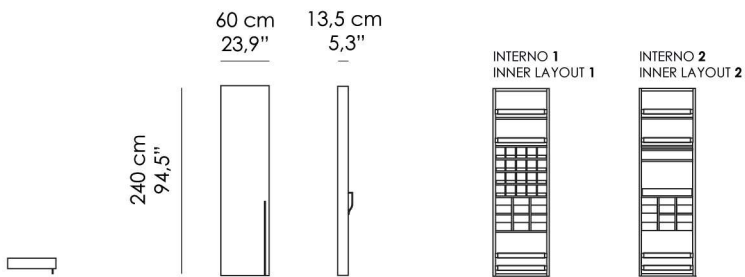

ERMES Project

NT-09PJ-C

NT-09PJ-D

NT-09PJ-DR60

NT-09PJ-DR60