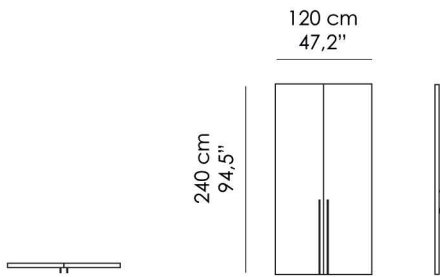

ERMES Project

NT-09PJ-C