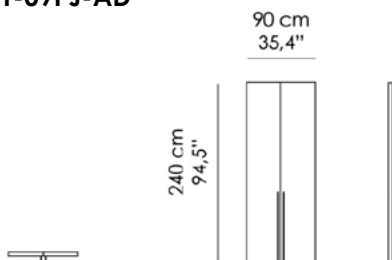

NT-09PJ-A

Misure | Size
 85x61 H 240cm
 (33.5"x24"x H 94.5")

NT-09PJ-A1

Misure | Size
 85x53x4 cm
 (33.5"x20.8x 1.6")

NT-09PJ-A2

Misure | Size
 85 cm
 (33.5")

NT-09PJ-AD

Misure | Size
 90x H 240cm
 (35.4"x H 94.5")

NT-09PJ-B

Misure | Size
 115x61 H 240cm
 (45.3"x24"x H 94.5")

NT-09PJ-B1

Misure | Size
115x53x4 cm
(45.3"x20.8"x 1.6")

NT-09PJ-B2

Misure | Size
115 cm
(45.3")

NT-09PJ-C

Misure | Size
120x H 240cm
(47.2'x H 94.5')

NT-09PJ-D

Misure | Size
60x13.5 H 240cm
(23.6"x5.3"x H 94.5")

NT-09PJ-DR60

Misure | Size
60x48x H 65.5cm
(23.6'x18.9'x H 25.8')

NT-09PJ-DR90

Misure | Size
90x48x H 65.5cm
(35.6'x18.9'x H 25.8')

FINITURE STANDARD | STANDARD FINISHES