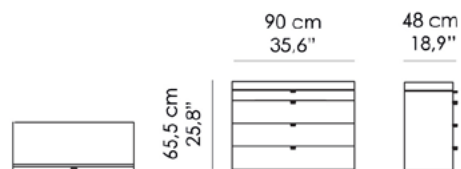

NT-09PJ-A

Misure | Size
 85x61 H 240cm
 (33.5"x24"x H 94.5")

NT-09PJ-A1

Misure | Size
 85x53x4 cm
 (33.5"x20.8x 1.6")

NT-09PJ-A2

Misure | Size
 85 cm
 (33.5")

NT-09PJ-AD

Misure | Size
 90x H 240cm
 (35.4"x H 94.5")

NT-09PJ-B

Misure | Size
 115x61 H 240cm
 (45.3"x24"x H 94.5")

NT-09PJ-B1

Misure | Size
115x53x4 cm
(45.3"x20.8"x 1.6")

NT-09PJ-B2

Misure | Size
115 cm
(45.3")

NT-09PJ-C

Misure | Size
120x H 240cm
(47.2'x H 94.5')

NT-09PJ-D

Misure | Size
60x13.5 H 240cm
(23.6"x5.3"x H 94.5")

NT-09PJ-DR60

Misure | Size
60x48x H 65.5cm
(23.6'x18.9'x H 25.8')

NT-09PJ-DR90

Misure | Size
90x48x H 65.5cm
(35.6'x18.9'x H 25.8')

FINITURE STANDARD | STANDARD FINISHES