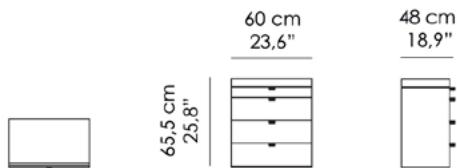

NT-09PJ-A

Misure | Size
 85x61 H 240cm
 (33.5"x24"x H 94.5")

NT-09PJ-A1

Misure | Size
 85x53x4 cm
 (33.5"x20.8x 1.6")

NT-09PJ-A2

Misure | Size
 85 cm
 (33.5")

NT-09PJ-AD

Misure | Size
 90x H 240cm
 (35.4"x H 94.5")

NT-09PJ-B

Misure | Size
 115x61 H 240cm
 (45.3"x24"x H 94.5")

NT-09PJ-B1

Misure | Size
115x53x4 cm
(45.3"x20.8"x 1.6")

NT-09PJ-B2

Misure | Size
115 cm
(45.3")

NT-09PJ-C

Misure | Size
120x H 240cm
(47.2'x H 94.5')

NT-09PJ-D

Misure | Size
60x13.5 H 240cm
(23.6"x5.3"x H 94.5")

NT-09PJ-DR60

Misure | Size
60x48x H 65.5cm
(23.6'x18.9'x H 25.8')

NT-09PJ-DR90

Misure | Size
90x48x H 65.5cm
(35.6'x18.9'x H 25.8')

FINITURE STANDARD | STANDARD FINISHES