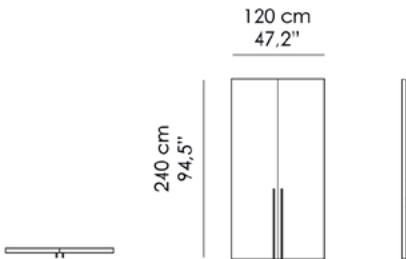

NT-09PJ-A

Misure | Size
 85x61 H 240cm
 (33.5"x24"x H 94.5")

NT-09PJ-A1

Misure | Size
 85x53x4 cm
 (33.5"x20.8x 1.6")

NT-09PJ-A2

Misure | Size
 85 cm
 (33.5")

NT-09PJ-AD

Misure | Size
 90x H 240cm
 (35.4"x H 94.5")

NT-09PJ-B

Misure | Size
 115x61 H 240cm
 (45.3"x24"x H 94.5")

NT-09PJ-B1

Misure | Size
115x53x4 cm
(45.3"x20.8"x 1.6")

NT-09PJ-B2

Misure | Size
115 cm
(45.3")

NT-09PJ-C

Misure | Size
120x H 240cm
(47.2'x H 94.5')

NT-09PJ-D

Misure | Size
60x13.5 H 240cm
(23.6"x5.3"x H 94.5")

NT-09PJ-DR60

Misure | Size
60x48x H 65.5cm
(23.6'x18.9'x H 25.8')

NT-09PJ-DR90

Misure | Size
90x48x H 65.5cm
(35.6'x18.9'x H 25.8')

FINITURE STANDARD | STANDARD FINISHES