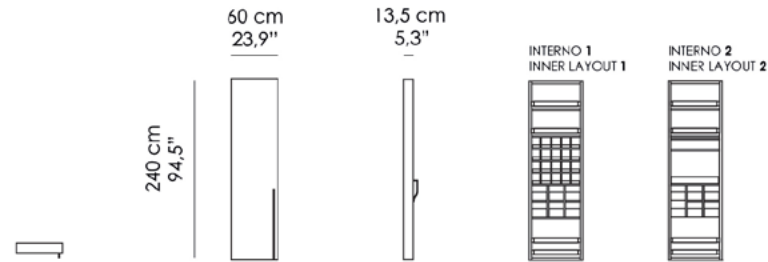

NT-09PJ-A

Misure | Size
 85x61 H 240cm
 (33.5"x24"x H 94.5")

NT-09PJ-A1

Misure | Size
 85x53x4 cm
 (33.5"x20.8x 1.6")

NT-09PJ-A2

Misure | Size
 85 cm
 (33.5")

NT-09PJ-AD

Misure | Size
 90x H 240cm
 (35.4"x H 94.5")

NT-09PJ-B

Misure | Size
 115x61 H 240cm
 (45.3"x24"x H 94.5")

NT-09PJ-B1

Misure | Size
115x53x4 cm
(45.3"x20.8"x 1.6")

NT-09PJ-B2

Misure | Size
115 cm
(45.3")

NT-09PJ-C

Misure | Size
120x H 240cm
(47.2'x H 94.5')

NT-09PJ-D

Misure | Size
60x13.5 H 240cm
(23.6"x5.3"x H 94.5")

NT-09PJ-DR60

Misure | Size
60x48x H 65.5cm
(23.6'x18.9'x H 25.8')

NT-09PJ-DR90

Misure | Size
90x48x H 65.5cm
(35.6'x18.9'x H 25.8')

FINITURE STANDARD | STANDARD FINISHES