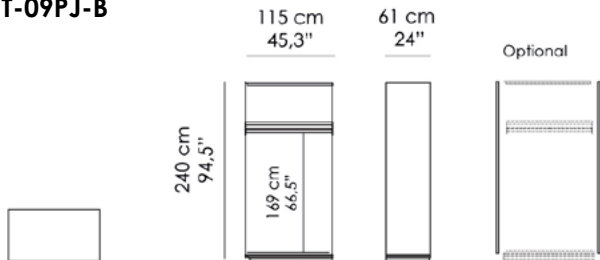

NT-09PJ-A

Misure | Size
 85x61 H 240cm
 (33.5"x24"x H 94.5")

NT-09PJ-A1

Misure | Size
 85x53x4 cm
 (33.5"x20.8x 1.6")

NT-09PJ-A2

Misure | Size
 85 cm
 (33.5")

NT-09PJ-AD

Misure | Size
 90x H 240cm
 (35.4"x H 94.5")

NT-09PJ-B

Misure | Size
 115x61 H 240cm
 (45.3"x24"x H 94.5")

NT-09PJ-B1

Misure | Size
115x53x4 cm
(45.3"x20.8"x 1.6")

NT-09PJ-B2

Misure | Size
115 cm
(45.3")

NT-09PJ-C

Misure | Size
120x H 240cm
(47.2'x H 94.5')

NT-09PJ-D

Misure | Size
60x13.5 H 240cm
(23.6"x5.3"x H 94.5")

NT-09PJ-DR60

Misure | Size
60x48x H 65.5cm
(23.6'x18.9'x H 25.8')

NT-09PJ-DR90

Misure | Size
90x48x H 65.5cm
(35.6'x18.9'x H 25.8')

FINITURE STANDARD | STANDARD FINISHES