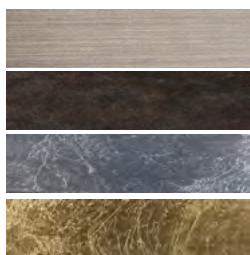

RINO\_ Scultura in fusione di ottone a terra, rifinita a mano in finitura foglia argento | Sand-casting brass sculpture, refined by hand with silver leaf finish.

RINO\_ Scultura in fusione di ottone a terra, rifinita a mano in finitura bronzo antico | Sand-casting brass sculpture, refined by hand with antique bronze finish.

# RINO

Scultura. Fusione di ottone a terra, rifinita a mano nelle finiture Patina Nera, Bronzo Antico, Foglia Oro o Foglia Argento.

Sculpture. Sand-casting brass sculpture, refined by hand and available in Black Patina, Antique Bronze, Gold Leaf or Silver Leaf finish.

### FINITURE STANDARD | STANDARD FINISHES

BA | *Bronzo Antico*  
*Antique Bronze*

PN | *Patina Nera*  
*Black Patina*

*Foglia Argento*  
*Antique silver leaf*

*Foglia Oro*  
*Antique gold leaf*