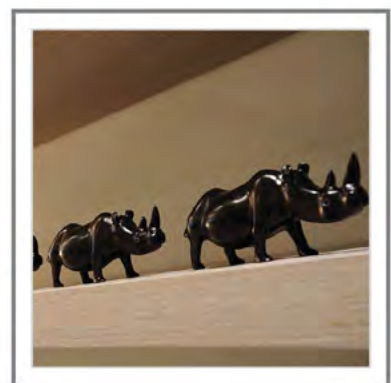

RINO\_ Scultura in fusione di ottone a terra, rifinita a mano in finitura bronzo antico | Sand-casting brass sculpture, refined by hand with antique bronze finish.

RINO\_ Scultura in fusione di ottone a terra, rifinita a mano in finitura foglia oro | Sandcasting brass sculpture, refined by hand with gold leaf finish.

RINO\_ Scultura in fusione di ottone a terra, rifinita a mano in finitura foglia argento | Sand-casting brass sculpture, refined by hand with silver leaf finish.

RINO\_ Scultura in fusione di ottone a terra, rifinita a mano in finitura bronzo antico | Sand-casting brass sculpture, refined by hand with antique bronze finish.

# RINO

Scultura. Fusione di ottone a terra, rifinita a mano nelle finiture Patina Nera, Bronzo Antico, Foglia Oro o Foglia Argento.

Sculpture. Sand-casting brass sculpture, refined by hand and available in Black Patina, Antique Bronze, Gold Leaf or Silver Leaf finish.