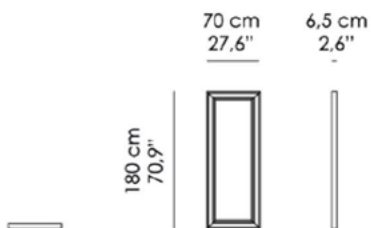

NORMA_ Specchio a parete con cornice finitura oro rosa | Wall mounted mirror with rose gold frame.

NORMA_ Dettaglio cornice, lavorata a mano con finitura oro rosa artigianale | Close up of hand-carved frame with rose gold finish, applied by hand.

NORMA_ Dettaglio cornice | Close-up of frame.

NORMA_ Ambientazione | Room setting

NORMA

Specchio rettangolare a parete. Cornice in ottone, lavorato a mano e rifinito in finitura Oro Rosa.

Rectangular wall-mounted mirror. Hand-carved solid brass in Rose Gold finish, applied by hand.

M-15-A

Misure | Size
70x6.5x H 180cm
(27.6'x2.6'x H 70.9')

FINITURA STANDARD | STANDARD FINISHES

Ottone finitura "Norma" Oro Rosa
Brass, Gold Rose finish "Norma"