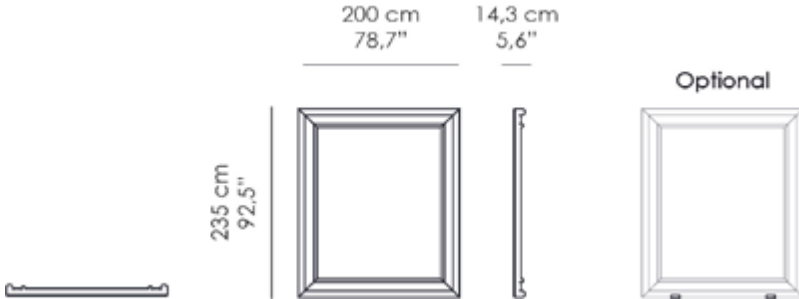

Frame veneered detail with real Ebony or Grey sukupira (available for fabric or leather version only)

M-16-A

Misure | Size
 200x14.3x H 235cm
 (78.7''x5.6''x H 92.5'')
Tessuto | Fabric
 7.0 mt. | 7.6 yd.
Pelle | Leather
 14.0 mq. | 150.7 sqf.