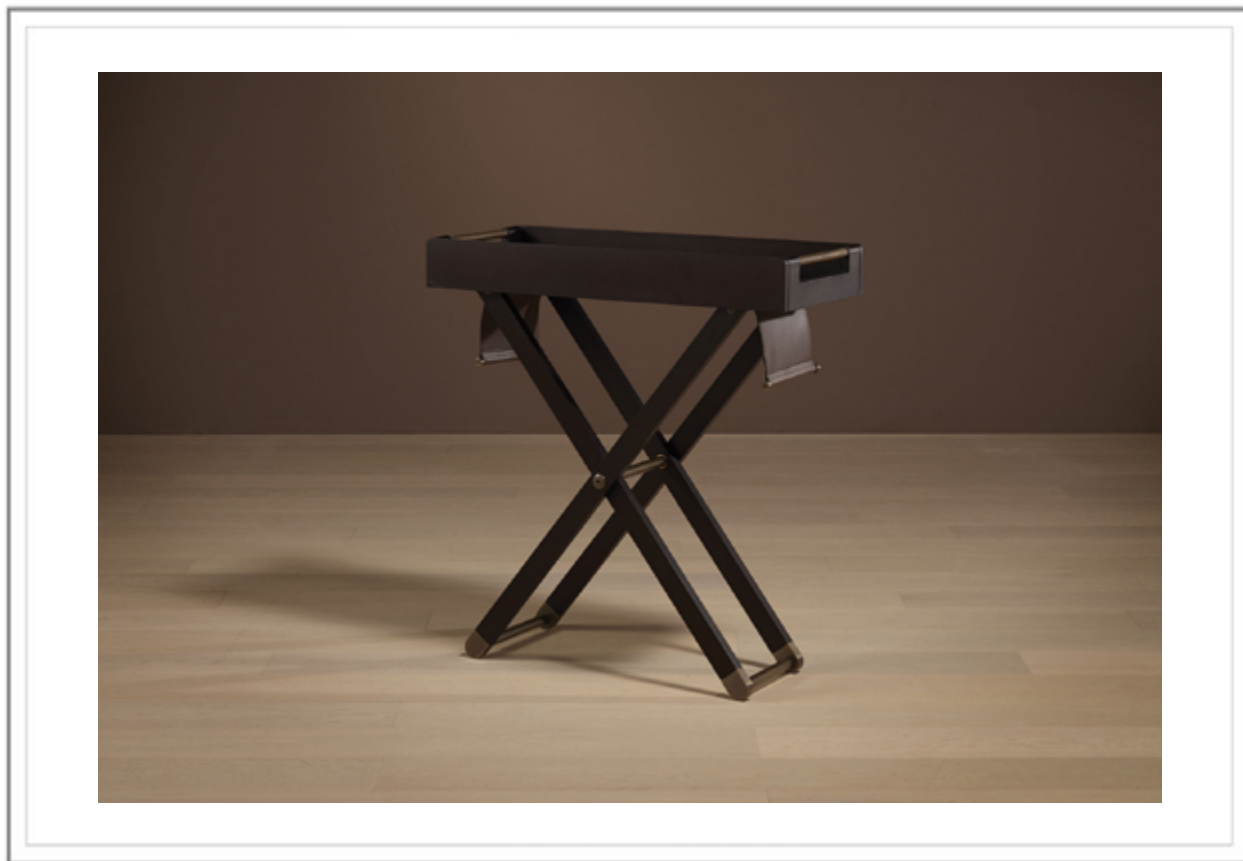

TUDOR Tray

TUDOR TRAY_ Vassoio in massiccio di frassino finto moka con maniglie in alluminio finitura Tudor. Dettagli in ottone, finitura bronzo antico. | Tray in solid moka stained Ashwood. Handles in aluminum, Tudor finish. Details in brass, Antique Bronze finish.

TUDOR TRAY_ Dettaglio maniglia in alluminio, finitura Tudor. | Close-up: Handle in aluminum, Tudor finish.

TUDOR TRAY_ Dettaglio piedino con particolari in ottone, finitura bronzo antico. | Close-up: Feet with detail in brass, antique bronze finish.

TUDOR TRAY_ Dettaglio: vista frontale. | Detail: frontal view.

TUDOR Tray

Vassoio. Struttura in massiccio di Frassino tinto moka. Maniglie in alluminio, finitura Tudor. Dettagli in ottone finitura Bronzo Antico.

Tray. Structure in solid moka stained Ashwood. Handles in aluminum, Tudor finish. Detail in brass, Antique Bronze finish.

AC-22-A

Misure | Size
65x40x H 13cm
(25.6''x15.7''x H 5.1'')

FINITURE STANDARD | STANDARD FINISHES