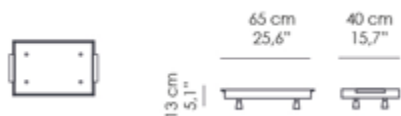

TUDOR TRAY_ Dettaglio: vista frontale. | Detail: frontal view.

TUDOR Tray

Vassoio. Struttura in massiccio di Frassino tinto moka. Maniglie in alluminio, finitura Tudor. Dettagli in ottone finitura Bronzo Antico.

Tray. Structure in solid moka stained Ashwood. Handles in aluminum, Tudor finish. Detail in brass, Antique Bronze finish.

AC-22-A

Misure | Size
65x40x H 13cm
(25.6''x15.7''x H 5.1'')

FINITURE STANDARD | STANDARD FINISHES