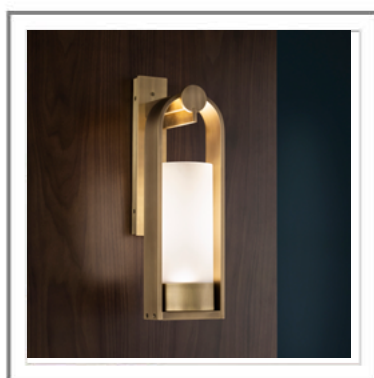

AGATA_ Applique con struttura in ottone, finitura Bronzo Antico. Paralume in vetro bianco, finitura opaca. | Sconce with structure in brass, Antique Bronze finish. Diffuser in white glass, matt finish.

AGATA_ Dettaglio struttura in ottone, finitura Bronzo Antico. | Detail view: structure in brass, Antique Bronze finish.

AGATA_ Dettaglio laterale, applique con struttura in ottone, finitura Bronzo Antico. Paralume in vetro bianco, finitura opaca. | Side detail: Sconce with structure in brass, Antique Bronze finish. Diffuser in white glass, matt finish.

AGATA_ Applique con struttura in ottone, finitura Bronzo Antico. Paralume in vetro bianco, finitura opaca. | Sconce with structure in brass, Antique Bronze finish. Diffuser in white glass, matt finish.X

AGATA

Applique. Struttura in ottone, finitura Bronzo Antico (OBA). Paralume in vetro bianco, finitura opaca.

Note:

220V - 50 HZ / Led light 4,5w

110V - 60 HZ / Led light 4,5w

Led incluso

Sconce. Structure in brass, Antique Bronze finish (OBA). Diffusers in white glass, matt finish.