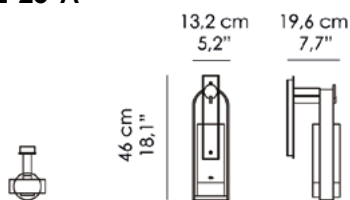

Notes:

220V - 50 HZ / Led light 4,5w

110V - 60 HZ / Led light 4,5w

Led light included.

L-25-A

Misure | Size
13.2x19.6x H 46cm
(5.2'x7.7'x H 18.1'')

FINITURE STANDARD | STANDARD FINISHES

OBA | *Bronzo Antico (su Ottone)*
Antique Bronze (on Brass)