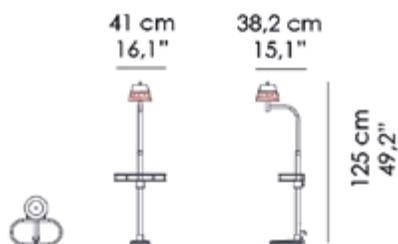

LED LIGHTS included.

Optional:

Tray in saddle-leather LUX with matching stitches.

L-27-A

Misure | Size
41x38.2x H 125cm
(16.1''x15.1''x H 49.2'')

FINITURE STANDARD | STANDARD FINISHES

OBA | *Bronzo Antico (su Ottone)*
Antique Bronze (on Brass)