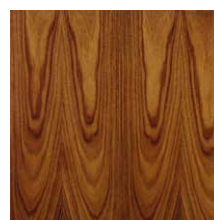

Dining Table. Top and base in Italian polpar blockboard, veneered with 4 mm thickness real Oak, Walnut, Grey sukupira or Ebony. Legs details in alluminum, Gold finish.

100% made in Italy

www.bellavistacollection.com

BELLAVISTA
COLLECTION

QUATTRO PASSI

Finiture standard | *Standard finishes*

RN | Rovere Naturale
Natural Oak

NC | Noce Canaletto Naturale
Natural American Walnut

RS | Rovere Smoke
Smoke Oak

NCS | Noce Canaletto Scuro
Dark American Walnut

RG | Rovere Grigio
Grey Oak

NCM | Noce Canaletto Moka
Moka American Walnut

RM | Rovere Moka
Moka Oak

SG | Sucupira Grigio
Grey Sukupira

E | Ebano
Ebony

P | Palissandro
Rosewood

Finitura standard-Dettaglio Gambe | *Standard finishes-Legs Details*