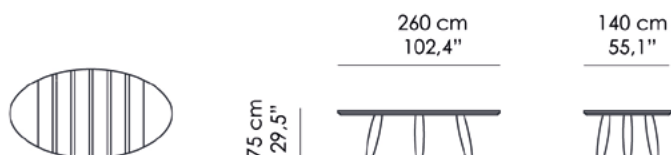

Dining Table. Top and base in Italian poplar blockboard, veneered with 4 mm thickness real European or exotic woods. Inlaid top. Legs details in aluminum, Gold finish.

TD-11-A

Misure | Size
260x110xH 75cm
(102.4''x43.3''x H 29.5')

TD-11-B

Misure | Size
300x110xH 75cm
(118.1''x43.3''x H 29.5')

TD-11-C

Misure | Size
260x140xH 75cm
(102.4''x55.1''x H 29.5')

FINITURE STANDARD | STANDARD FINISHES

- NC | Noce Canaletto Naturale
Natural American Walnut
- NCS | Noce Canaletto Scuro
Dark American Walnut
- NCM | Noce Canaletto Moka
Moka American Walnut
- SG | Sucupira Grigio
Grey Sukupira
- E | Ebano
Ebony