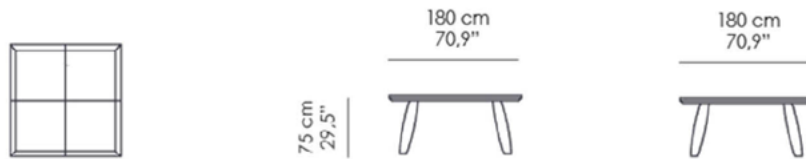

Dining Table. Top and base in Italian poplar blockboard, veneered with 4 mm thickness real European or exotic woods. Inlaid top. Legs details in aluminum, Gold finish.

TD-11-A

Misure | Size
260x110xH 75cm
(102.4''x43.3''x H 29.5'')

TD-11-B

Misure | Size
300x110xH 75cm
(118.1''x43.3''x H 29.5'')

TD-11-C

Misure | Size
260x140xH 75cm
(102.4''x55.1''x H 29.5'')

TD-11-D

Misure | Size
180x180xH 75cm
(70.9''x70.9''x H 29.5'')

TD-11-E

Misure | Size
Ø 180xH 75cm
(Ø 70.9''x H 29.5'')