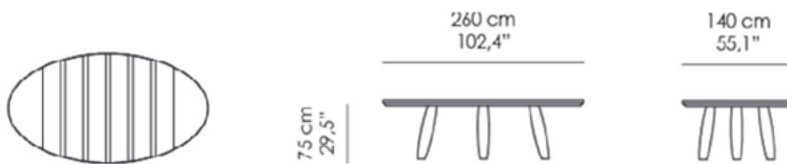

Dining Table. Top and base in Italian poplar blockboard, veneered with 4 mm thickness real European or exotic woods. Inlaid top. Legs details in aluminum, Gold finish.

TD-11-A

Misure | Size
260x110xH 75cm
(102.4''x43.3''x H 29.5'')

TD-11-B

Misure | Size
300x110xH 75cm
(118.1''x43.3''x H 29.5'')

TD-11-C

Misure | Size
260x140xH 75cm
(102.4''x55.1''x H 29.5'')

TD-11-D

Misure | Size
180x180xH 75cm
(70.9''x70.9''x H 29.5'')

TD-11-E

Misure | Size
Ø 180xH 75cm
(Ø 70.9''x H 29.5'')