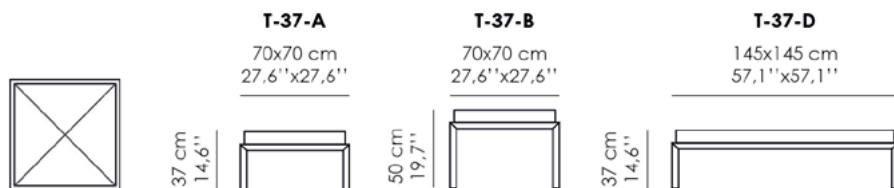

Coffee and side table. Structure in hammered brass, Antique Bronze finish. Top in Italian poplar blockboard, 8 cm thickness, veneered with real European or exotic woods, or padded with luxury saddle-leather, matching stitches, or top clad in marble.