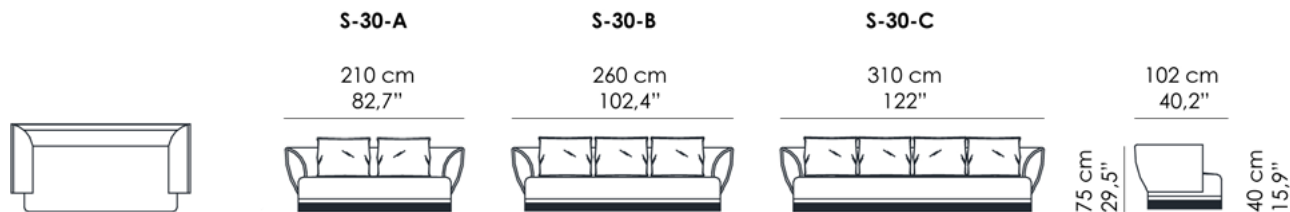

AVUELA\_ Divano L.310cm con seduta a molle e rivestimento in velluto. | Sofa W.310 cm, seat with coil springs, upholstered in velvet.

AVUELA\_ Dettaglio: bracciolo. | Close-up: armrest detail.

AVUELA\_ Vista laterale. | Side view.

Note:

Per larghezza 210 cm: n. 2 cuscini 63x45cm inclusi.

Per larghezza 260 cm: n. 3 cuscini 63x45cm inclusi.

Per larghezza 310 cm: n. 4 cuscini 60x45cm inclusi.

Optional: Cuscini a rullo

Sofa. Structure in multilayer Italian poplar wood. Feet in wood hidden by decorative beige fringes. Seat with hand-tied coil springs.

Notes:

For width 210 cm: no. 2 pillows 63x45 cm included.

For width 260 cm: no. 3 pillows 63x45 cm included.

For width 310 cm: no. 4 pillows 60x45 cm included.

Optional: Roll pillows