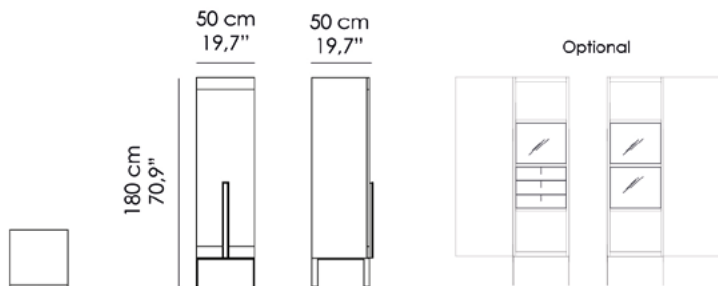

Optional:

DOOR in GLOSSY finish available for Ebony and Grey sukupira only (MATTE finish for outside/inside cabinet structure)

Touch activated LED LIGHTS.

Inner back in bronzed mirror.

Inner drawer unit with no. 3 drawers in the same finishing of the cabinet and frontals drawer padded in saddle-leather, with matching stitches and knobs (MAN-20) in cast brass, Bronzed finish, refined by hand.

D-33-B

Misure | Size
50 x 50 x H 180 cm
(19.7''x 19.7 ''x H 70.9 '')

FINITURE STANDARD | STANDARD FINISHES

	SG <i>Sucupira Grigio</i> <i>Grey Sukupira</i>
	RG <i>Rovere Grigio</i> <i>Grey Oak</i>
	RM <i>Rovere Moka</i> <i>Moka Oak</i>
	RN <i>Rovere Naturale</i> <i>Natural Oak</i>
	NC <i>Noce Canaletto Naturale</i> <i>Natural American Walnut</i>
	NCS <i>Noce Canaletto Scuro</i> <i>Dark American Walnut</i>
	NCM <i>Noce Canaletto Moka</i> <i>Moka American Walnut</i>
	P <i>Palissandro</i> <i>Rosewood</i>
	E <i>Ebano</i> <i>Ebony</i>