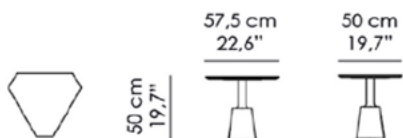

T-33-A

Misure | Size
57.5x50x H 50cm
(22.6"x19.7"x H 19.7")

FINITURE STANDARD | STANDARD FINISHES

MPP | Marmo "Rosso Pechino"
Marble "Rosso Pechino"