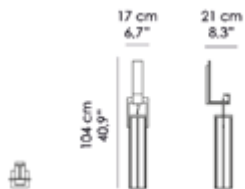

IGNIS_ Applique con struttura in ottone, finitura bronzo antico. Paralume in vetro satinato. Versione H.104cm (sinistra) versione H.76,5cm (destra). | Sconce with structure in brass, antique bronze finish. Diffuser in sandblasted glass. H.104cm version (left), H.76.5cm version (right).

Notes:
220-240V 60Hz
100-120V 60Hz
Strip led included.
110V - 60 Hz / 1xE12
Light bulb not included.

L-21-A

Misure | Size
17x21x H 104cm
(6.7''x8.3''x H 40.9'')

L-21-B

Misure | Size
17x21x H 76.5cm
(6.7''x8.3''x H 30.1'')