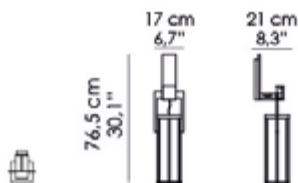

IGNIS_ Applique con struttura in ottone, finitura bronzo antico. Paralume in vetro satinato. Versione H.104cm (sinistra) versione H.76,5cm (destra). | Sconce with structure in brass, antique bronze finish. Diffuser in sandblasted glass. H.104cm version (left), H.76.5cm version (right).

Notes:
220-240V 60Hz
100-120V 60Hz
Strip led included.
110V - 60 Hz / 1xE12
Light bulb not included.

L-21-A

Misure | Size
17x21x H 104cm
(6.7''x8.3''x H 40.9'')

L-21-B

Misure | Size
17x21x H 76.5cm
(6.7''x8.3''x H 30.1'')