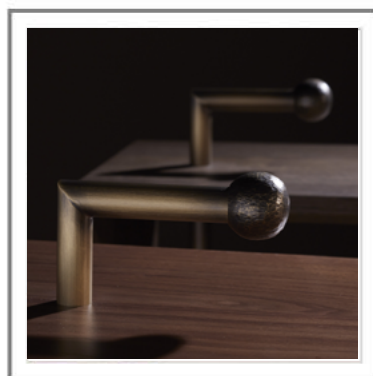

# DON PEDRO

---

DON PEDRO\_ Tavolino con struttura in rovere massiccio tinto grigio (sinistra) e massiccio di noce canaletto tinto scuro (destra) | Side table in solid grey oak (on the left) and in solid dark stained american walnut (on the right).

DON PEDRO\_ Vista frontale tavolino in rovere grigio con maniglia e dettagli in ottone martellinata, finitura bronzata rifinita a mano | Frontal view: side table in grey oak with handle and details in hammered brass, bronzed finish refind by hand.

DON PEDRO\_ Dettaglio maniglia in ottone martellinata, finitura bronzata | Close-up handle in hammered brass, bronzed finish.

DON PEDRO\_ Tavolino in noce canaletto tinto scuro con maniglia e dettagli in ottone martellinata, finitura bronzata | Side table in dark stained american walnut with handle and details in hammered brass, bronzed finish.

# DON PEDRO

Tavolino. Struttura in massiccio di Rovere o di Noce. Maniglia e dettagli in ottone martellinato, finitura bronzata (BAM), rifinita a mano.

Side Table. Structure in solid Oak or Walnut. Handle and details in hammered brass, bronzed finish (BAM), refined by hand.