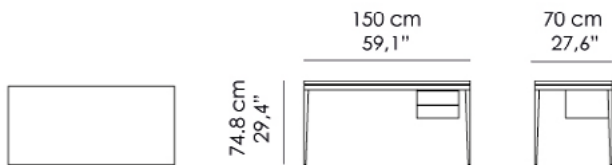

Optional:

Glossy finish for Grey Sukupira and Ebony only.

CO-10-A

Misure | Size
150x70x H 74.8cm
(59.1''x27.6''x H 29.4'')

FINITURE STANDARD | STANDARD FINISHES

VBRA | Verniciato Brandy
Brandy Finish

TOP | TOP