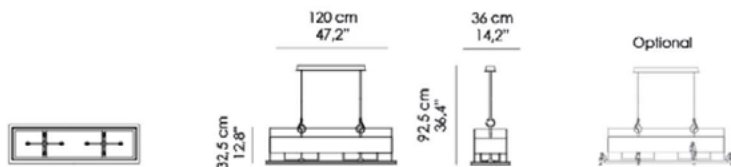

Light bulbs not included.

Suitable for ceiling 270 cm height.

Optional:

Decorative statuettes, made in cast brass, antique bronze finish (CASTBAM), refined by hand (available for brass structure only).

L-20-A