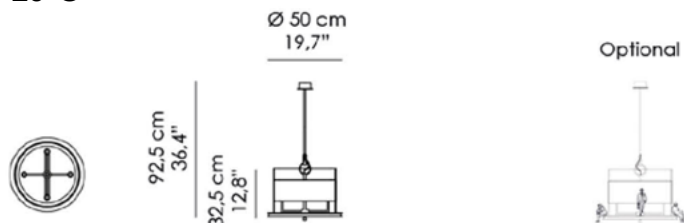

Light bulbs not included.

Suitable for ceiling 270 cm height.

Optional:

Decorative statuettes, made in cast brass, antique bronze finish (CASTBAM), refined by hand (available for brass structure only).

L-20-A

Misure | Size
120x36 H 92.5cm
(47,2"x14,2"x H 36.4")

L-20-B

Misure | Size
50x50x H 92.5cm
(19,7"x19,7"x H 36.4")

L-20-C

Misure | Size
Ø 50x H 92.5cm
(Ø 19,7"x H 36.4")

FINITURA STANDARD | STANDARD FINISHES