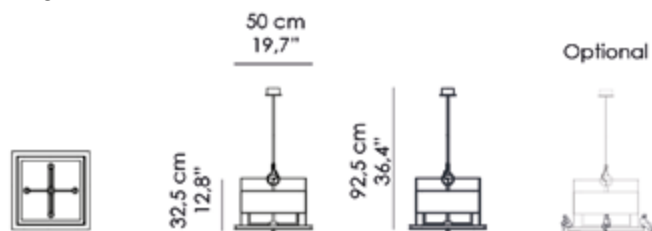

Square ceiling lamp: 220V-50 HZ/ 4xE14 | 110V 60 HZ/ 4xE12 (brown cord).

Light bulbs not included.

Suitable for ceiling 270 cm height.

Optional:

Decorative statuettes, made in cast brass, Bronze finish (CASTBAM) refined by hand.

## L-20-A

**Misure | Size**  
120x36 H 92.5cm  
(47.2"x14.2"x H 36.4")

## L-20-B

**Misure | Size**  
50x50x H 92.5cm  
(19.7"x19.7"x H 36.4")