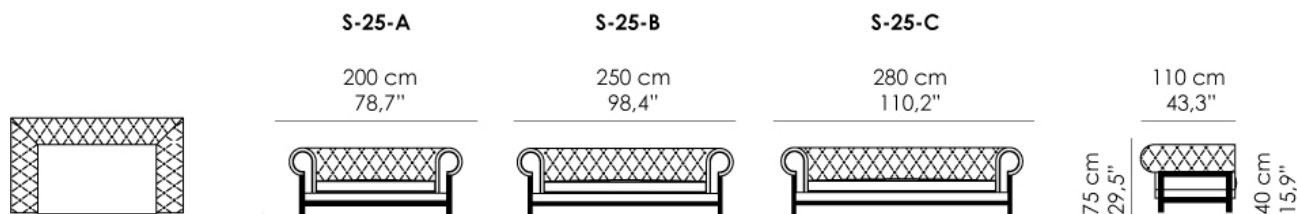

MY CHESTER Tuft

Divano. Struttura in multistrato di pioppo Italiano. Imbottitura in poliuretano espanso a quote differenziate. Cuscino di seduta e schienale imbottiti in piuma d'oca canalizzata con inserto centrale in poliuretano espanso a quote differenziate. Rivestimento disponibile solo in pelle, non sfoderabile. Base in ottone, finitura Bronzo Antico (OBA).
note: Cuscini di schienale non inclusi. Vedere pagina listino cuscini.

Sofa. Structure in multilayer Italian poplar wood. Variable-density polyurethane foam padding. Seat and back cushions padded in channeled goose down with central insert in polyurethane foam in different densities.
Not removable covers, available in leather only. Base in brass, Antique Bronze finish (OBA).
note: Back pillows not included: See the pillows page.

BASE | BASE

OBA | *Bronzo Antico (su Ottone)*
Antique Bronze (on Brass)

RIVESTIMENTO | COVERS

TESSUTO O PELLE FORNITO DAL CLIENTE | FABRIC OR LEATHER PROVIDED BY THE CLIENT