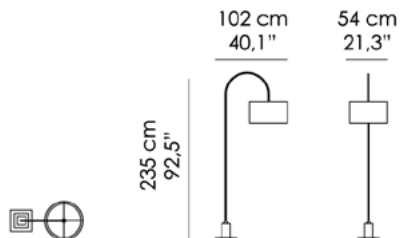

L-22-A

Misure | Size
54x102x H 235cm
(21.3"x40.1"x H 92.5")

FINITURE STANDARD | STANDARD FINISHES

OBA | *Bronzo Antico (su Ottone)*
Antique Bronze (on Brass)