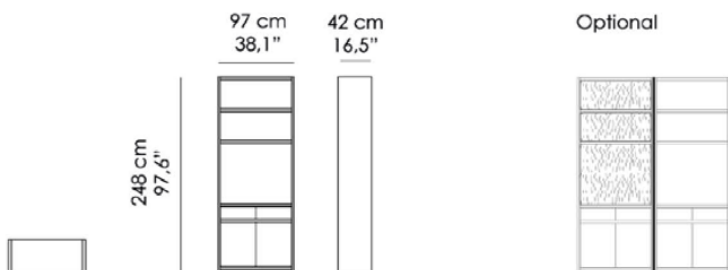

Bookcase. Structure made in Italian poplar blockboard, veneered with real Oak or Walnut wood. No. 2 doors with inner shelf in extraclear glass, no. 2 drawers and no. 2 shelves.

Optional:

Inner back in brass. Antique Bronze finish (OBA).

Touch activated LED LIGHTS.

Additional joint brass profile for modular compositions.

Additional closing brass profile with wooden finished panel.

D-31-A

Misure | Size
97x42x H 248 cm
(38.1''x16.5''x H 97.6'')