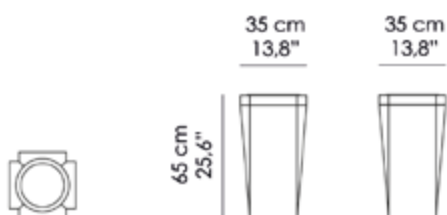

# DAFNE

Fioriera. Struttura in massiccio di Rovere o Larice. Vaschetta interna removibile in Acciaio Inox.

Planter. Structure in solid Oak or Larch. Removable inner Stainless Steel tank.

## F-02-A

**Misure | Size**  
35x35x H 45cm  
(13.8''x13.8''x H 17.7'')

## F-02-C

**Misure | Size**  
35x35 H 65cm  
(13.8''x13.8''x H 25.6'')

## F-02-D

**Misure | Size**  
40x40 H 55cm  
(15.7''x15.7''x H 21.6'')