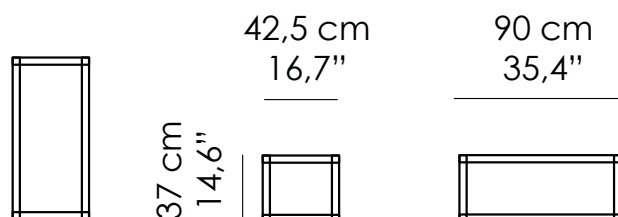

T-29-B

100% made in Italy

www.bellavistacollection.com