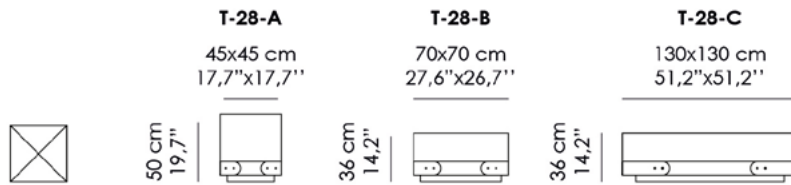

STRAPP

Tavolino da caffè. Struttura in listellare di pioppo italiano, impiallacciato con legni Europei o esotici. Top intarsiato. Dettaglio base in ottone con bulloni decorativi a testa esagonale, in finitura Bronzo Antico (OBA).
Optional:
Dettaglio base in finitura Rame Bellavista (RL).

Coffee and Side table. Structure in Italian poplar blockboard, veneered with European or exotic real wood veneer. Inlaid top. Base clad in brass, Antique Bronze (OBA), with decorative hexagonal head bolts.
Optional:
Base detail in Rame Bellavista finish (RL).

TOP | TOP

	RG	|	Rovere Grigio Grey Oak
	RM	|	Rovere Moka Moka Oak
	RN	|	Rovere Naturale Natural Oak
	NC	|	Noce Canaletto Naturale Natural American Walnut
	NCS	|	Noce Canaletto Scuro Dark American Walnut
	NCM	|	Noce Canaletto Moka Moka American Walnut
	E	|	Ebano Ebony
	SG	|	Sucupira Grigio Grey Sukupira
	P	|	Palissandro Rosewood

DETTAGLIO BASE | BASE DETAIL

	OBA	|	Bronzo Antico (su Ottone) Antique Bronze (on Brass)

OPTIONAL: DETTAGLIO BASE | BASE DETAIL

	RL	|	Rame Bellavista Copper Belavista