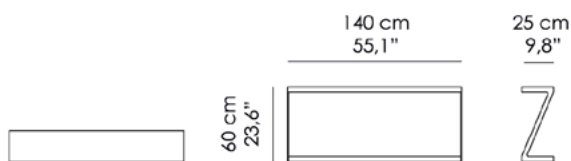

ZETA_ Vista frontale | Frontal view.

ZETA_ Dettaglio dall'alto: consolle con struttura in finitura ottone (su richiesta) e mensole in marmo "Carrara" | Elevation view: console with structure in brass finish (upon request) and shelves in "Carrara" marble.

CO-07-A

Misure | Size
140x25x H 60cm
(55.1''x9.8''x H 23.6'')

FINITURE STANDARD | STANDARD FINISHES

MENSOLE | SHELVES

OPTIONAL:

FINITURA LUCIDA | GLOSSY FINISH