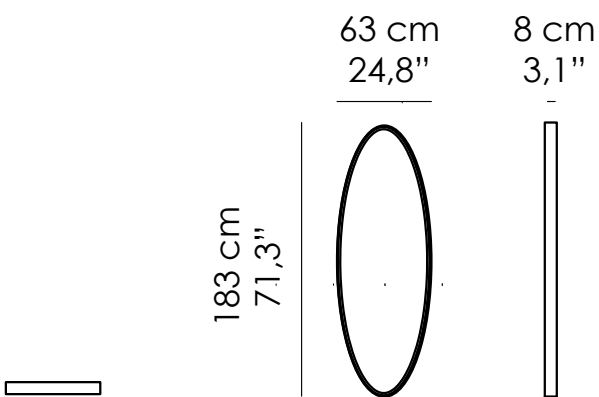

M-08-B

100% made in Italy

www.bellavistacollection.com