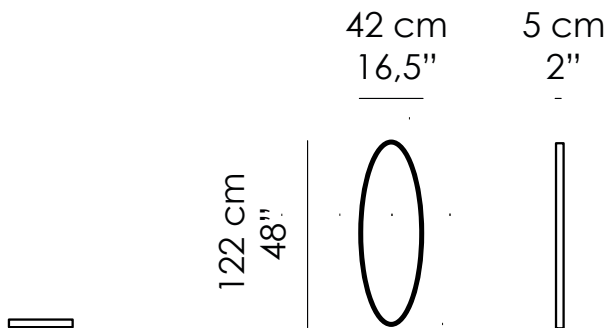

VANITY

Finiture standard | *Standard finishes*

BA | Bronzo Antico
Antique Bronze

OA | Ottone antico
Antique brass

AA | Argento antico
Antique silver

Misure standard | *Standard sizes*

M-08-A