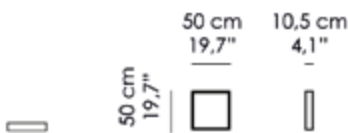

Wall-mounted mirror. Frame clad in smoked bevelled mirror with edge in solid Walnut. Bevelled mirror.

M-14-A

Misure | Size
100X10.5 H 100cm
(39.4"x4.1"x H 39.4")

M-14-B

Misure | Size
80X10.5 H 200cm
(31.5'x10.5'x H 78.7')

M-14-C

Misure | Size
50X10.5 H 50cm
(19.7'x4.1'x H 39.4')

CORNICE | FRAME

NCS | *Noce Canaletto Scuro*
Dark American Walnut