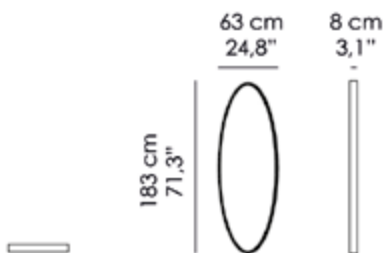

Oval wall-mounted mirror. Frame in metal, Antique Bronze or Antique Silver finish. Bevelled mirror.

M-08-A

Misure | Size
42x5x H 122cm
(16.5''x2''x h 48'')

M-08-B

Misure | Size
63x8x H 183cm
(24.8''x3.1''x H 71.3'')