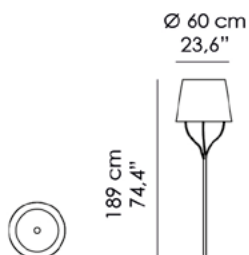

Notes:

220V - 50 HZ / 1xE27 | red cord

110V - 60 HZ / 1xE26 | red cord

Light bulb not included.

L-08-A

Misure | Size
Ø 60x H 189cm
(Ø 23.6''x H 74.4'')

FINITURE STANDARD | STANDARD FINISHES

CASTBAM | Fusione di ottone martellinato, finitura bronzo antico
Hammered cast brass, antique bronze finish