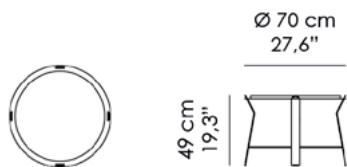

Optional:

Inlaid chess board in ivory and blue resin (available on wooden tops only). Chess set made in brass upon request.

T-21-A

Misure | Size
Ø 70x H 49cm
(Ø 27.6''x H 19.3'')

FINITURE STANDARD | STANDARD FINISHES