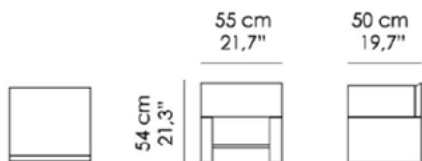

## NT-05-A

**Misure | Size**  
55x50x H 54 cm  
(21.7''x19.7''x H 21.3'')

## NT-05-B

**Misure | Size**  
110x50x H 54 cm  
(43.3''x19.7''x H 21.3'')