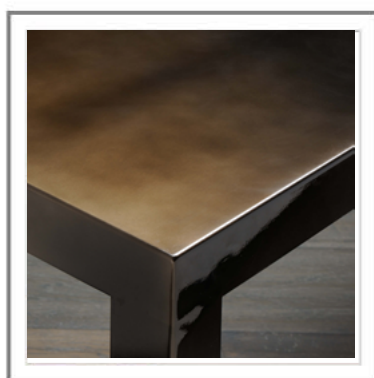

STEWART_Console in metallo, finitura brandy | Console in metal, brandy finish.

STEWART_ Dettaglio consolle in rame, finitura annerita (su richiesta) | Detail view: console in blackened copper (upon request).

STEWART_ Dettaglio consolle in metallo, finitura brandy | Detail view: Console in metal, brandy finish.

STEWART_Console in metallo, finitura brandy | Console in metal, brandy finish.

STEWART

Consolle. Struttura in metallo, finitura Brandy (VBRA).

Consolle. Struttura in metallo, finitura Brandy (VBRA).X

CO-08-A

Misure | Size
240x40x H 60cm
(94.5''x15.7''x H 23.6'')

FINITURE STANDARD | STANDARD FINISHES

VBRA | Verniciato Brandy
Brandy Finish