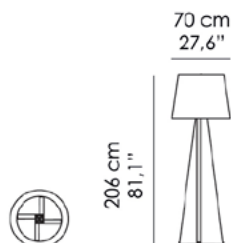

Notes:

220V - 50 HZ / 4xE27 | red cord

110V - 60 HZ / 4xE26 | red cord

Light bulbs not included.

Optional:

Glossy finish available for Grey Sukupira or Ebony only.

L-01-A

Misure | Size
Ø 70x H 206cm
(Ø 27.6''x H 81.1'')