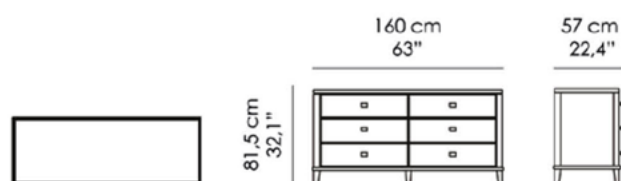

Notes:
Nightstand with no. 2 drawers.
Drawers unit with no. 6 drawers.

NT-02-A

Misure | Size
57x53x H 60cm
(22.4''x20.9''x H 23.6'')

NT-02-C

Misure | Size
160x57x H 81.5cm
(63''x22.4''x H 32.1'')

FINITURE STANDARD | STANDARD FINISHES