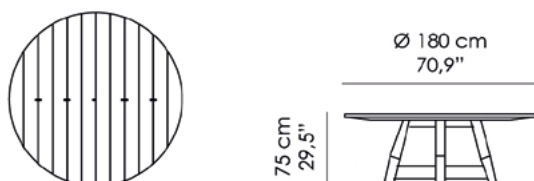

## TD-07-B

**Misure | Size**  
260x105xH 75cm  
(102.4x41.3x H 29.5'')

## TD-07-C

**Misure | Size**  
300x105xH 75cm  
(118.1''x41.3''x H

## TD-07-D

**Misure | Size**  
Ø 160cm  
x H 75cm  
(Ø 63''x H 29.5'')

## TD-07-E

**Misure | Size**  
Ø 180cm  
x H 75cm  
(Ø 70.9''x H 29.5'')