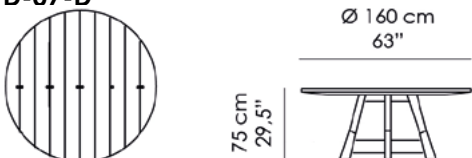

## TD-07-A

**Misure | Size**  
220x105xH 75cm  
(86.6''x41.3''x H 29.5'')

## TD-07-B

**Misure | Size**  
260x105xH 75cm  
(102.4x41.3x H 29.5'')

## TD-07-C

**Misure | Size**  
300x105xH 75cm  
(118.1''x41.3''x H

## TD-07-D

**Misure | Size**  
Ø 160cm  
x H 75cm  
(Ø 63''x H 29.5'')