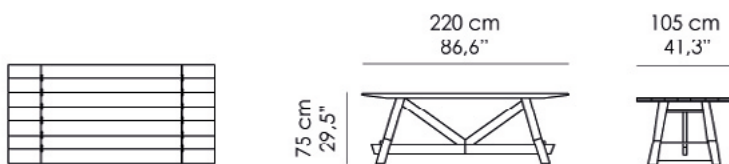

SAN FRANCISCO

Tavolo da pranzo. Top e base in listellare di pioppo italiano, impiallacciati in Rovere o Noce (impiallaccio con spessore 4 mm). Piedini e dettagli in ottone, finitura bronzo antico (OBA)

Dining Table. Top and base in Italian poplar blockboard, veneered with 4 mm thickness real Oak or Walnut. Feet and joint details in brass, antique bronze finish (OBA).

TD-07-A

Misure | Size
220x105xH 75cm
(86.6''x41.3''x H 29.5'')