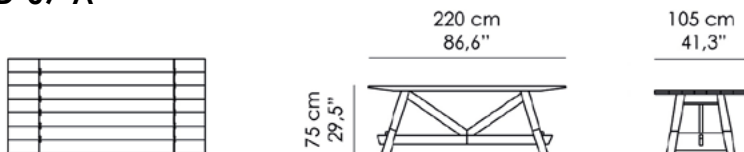

SAN FRANCISCO

Tavolo da pranzo. Top e base in listellare di pioppo italiano, impiallacciati in Rovere o Noce (impiallaccio con spessore 4 mm). Piedini e dettagli in ottone, finitura bronzo antico (OBA)

Dining Table. Top and base in Italian poplar blockboard, veneered with 4 mm thickness real Oak or Walnut. Feet and joint details in brass, antique bronze finish (OBA).

TD-07-A

Misure | Size
220x105xH 75cm
(86.6''x41.3''x H 29.5'')