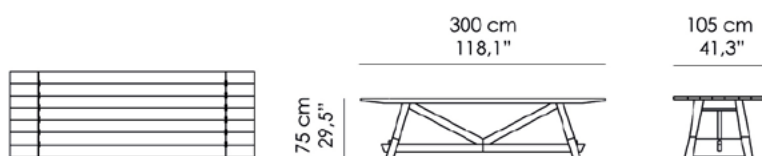

## TD-07-A

**Misure | Size**  
220x105xH 75cm  
(86.6''x41.3''x H 29.5'')

## TD-07-B

**Misure | Size**  
260x105xH 75cm  
(102.4x41.3x H 29.5'')

## TD-07-C

**Misure | Size**  
300x105xH 75cm  
(118.1''x41.3''x H 29.5'')

## TD-07-D

**Misure | Size**  
Ø 160cm  
x H 75cm  
(Ø 63''x H 29.5'')