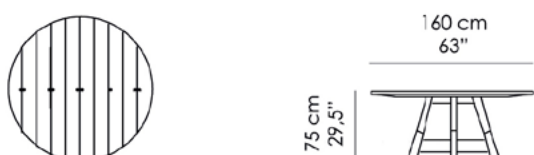

## TD-07-A

**Misure | Size**  
220x105xH 75cm  
(86.6''x41.3''x H 29.5'')

## TD-07-B

**Misure | Size**  
260x105xH 75cm  
(102.4x41.3x H 29.5'')

## TD-07-C

**Misure | Size**  
300x105xH 75cm  
(118.1''x41.3''x H 29.5'')

## TD-07-D

**Misure | Size**  
Ø 160cm  
x H 75cm  
(Ø 63''x H 29.5'')