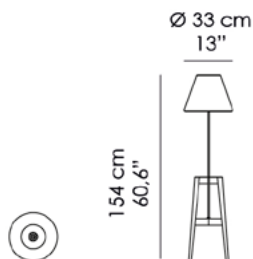

Notes:

220V - 50 HZ / 1xE27 | transparent cord

110V - 60 HZ / 1xE26 | transparent cord

Light bulb not included.

L-05-A

Misure | Size
Ø 33x H 154cm
(Ø 13''x H 60.6'')

FINITURE STANDARD | STANDARD FINISHES

NC | Noce Canaletto Naturale
Natural American Walnut