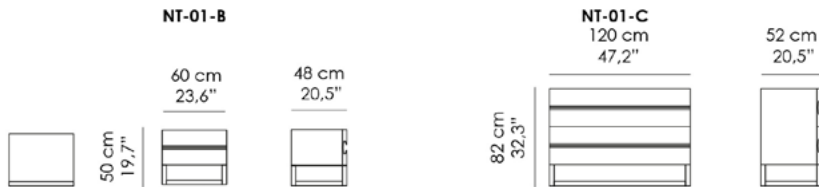

Maniglie integrate.

Note:

Comodino da 60cm con n. 2 cassetti.

Comò con n. 4 cassetti.

Nightstand and Drawers unit. Structure made in Italian poplar blockboard, veneered outside with real Oak or Walnut woods or lacquered (color from RAL chart) glossy or matt finish, 45° assembly. Inner finish, real natural maple wood. Base in solid Moka stained Ashwood for lacquered version. Drawers with fully synchronized slide technology and soft-close damping system. Integrated handles.

Notes:

Nightstand width 60cm with no. 2 drawers.

Drawers unit with no. 4 drawers.

FINITURE STANDARD | STANDARD FINISHES

INTERNO | INNER

BASE | BASE