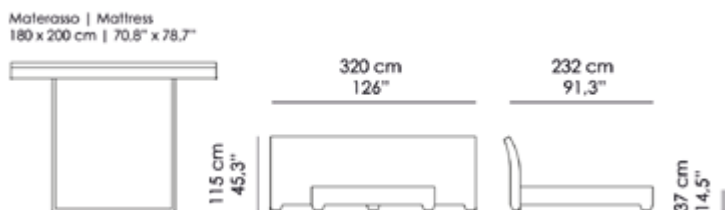

Notes:

Mattress not included.

Bed frame is shipped assembled.

B-04-B

Misure | Size
320x232x H 115cm
(126''x91.3''x H 45.3'')
Tessuto | Fabric
11.0 mt. | 12.0 yd.
Pelle | Leather
-- mq. | -- sqf.

DETTAGLIO PIEDINI | FEET DETAIL