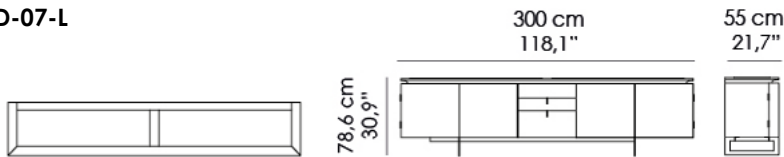

For width 300 and 250 cm: no. 4 doors, no. 2 drawers and no. 1 deep drawer, no. 2 inner bronzed glass shelves.

For width 200 cm version D-07-N: no. 2 doors, no. 2 drawers, no. 1 deep drawers and no. 2 inner bronzed glass shelves

For width 200 cm version D-07-O: no. 4 doors and no. 1 bronzed glass shelf.

Optional:

Doors, frontal drawers and side clad in metal, Antique Bronze finish OR padded in leather.

Top insert in marble or in hammered brass, Bronzed finish (BAM) refined by hand.

Inner drawers in natural maple.

Bronzed glass inner structure with no. 2 removable trays in the same finish of the cabinet with cutlery tray in grey faux-leather and ivory floccated padding.

D-07-L

Misure | Size
 300x55x H 78.6cm
 (118.1''x21.7''x H 30.9'')

D-07-M

Misure | Size
 250x55x H 78.6cm
 (98.4''x21.7''x H 30.9'')

D-07-N

Misure | Size
 200x55x H 78.6cm
 (78.7''x21.7''x H 30.9'')

D-07-O

Misure | Size
 200x55x H 78.6cm
 (78.7''x21.7''x H 30.9'')

FINITURE STANDARD | STANDARD FINISHES