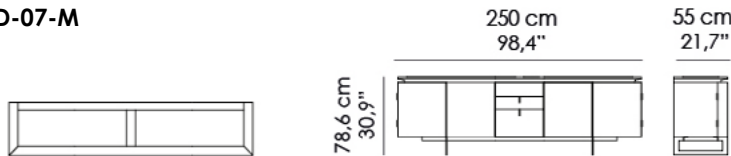

For width 300 and 250 cm: no. 4 doors, no. 2 drawers and no. 1 deep drawer, no. 2 inner bronzed glass shelves.

For width 200 cm version D-07-N: no. 2 doors, no. 2 drawers, no. 1 deep drawers and no. 2 inner bronzed glass shelves

For width 200 cm version D-07-O: no. 4 doors and no. 1 bronzed glass shelf.

Optional:

Doors, frontal drawers and side clad in metal, Antique Bronze finish OR padded in leather.

Top insert in marble or in hammered brass, Bronzed finish (BAM) refined by hand.

Inner drawers in natural maple.

Bronzed glass inner structure with no. 2 removable trays in the same finish of the cabinet with cutlery tray in grey faux-leather and ivory floccated padding.

D-07-L

Misure | Size
 300x55x H 78.6cm
 (118.1''x21.7''x H 30.9'')

D-07-M

Misure | Size
 250x55x H 78.6cm
 (98.4''x21.7''x H 30.9'')

D-07-N

Misure | Size
 200x55x H 78.6cm
 (78.7''x21.7''x H 30.9'')

D-07-O

Misure | Size
 200x55x H 78.6cm
 (78.7''x21.7''x H 30.9'')

FINITURE STANDARD | STANDARD FINISHES