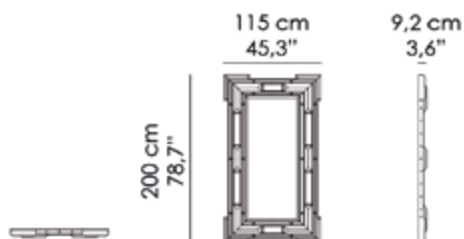

PASCAL \_ Specchiera da parete, cornice con inserti in massiccio di rovere tinto moka | Wall mounted mirror, frame with insert in solid moka stained oak.

PASCAL \_ Dettaglio cornice | Close-up of the frame.

## M-13-B

**Misure | Size**  
115x9.2x H 200cm  
(45.3"x3.6"x H 78.7")